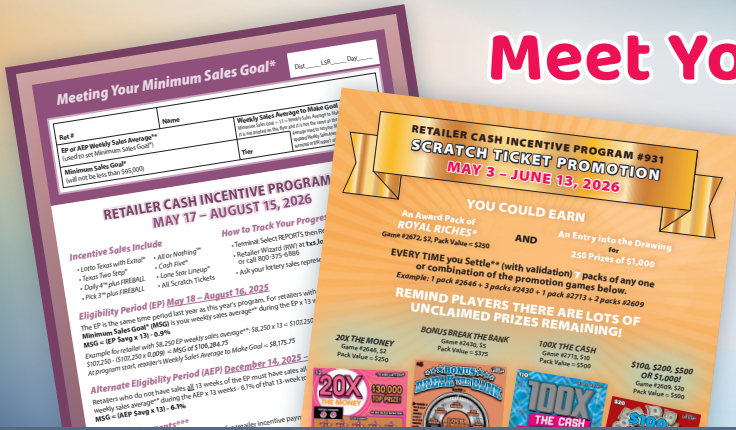

RETAIL POS EXECUTION

REMINDER: All retailers should have at least one veterans' ticket displayed at all times.

Place TRY ME! stickers at the top of Bonus Break the Bank and \$100, \$200, \$500 or \$1,000! ticket bins.

RETAILER CASH INCENTIVE PROGRAM (RCIP)

Meet Your Goal, Get Rewarded!

#931: May 3 – June 13
(6 weeks)

#48: May 17 – August 15
(13 weeks)

This information provides key elements of the RCIP. It is not a comprehensive description of the entire program. For complete details, refer to the program flyer, talk to your lottery sales rep, call Retailer Services M–F 7 a.m. – 5:30 p.m. CT at 800-375-6886 or visit texaslottery.com/Retailers, Promotions.